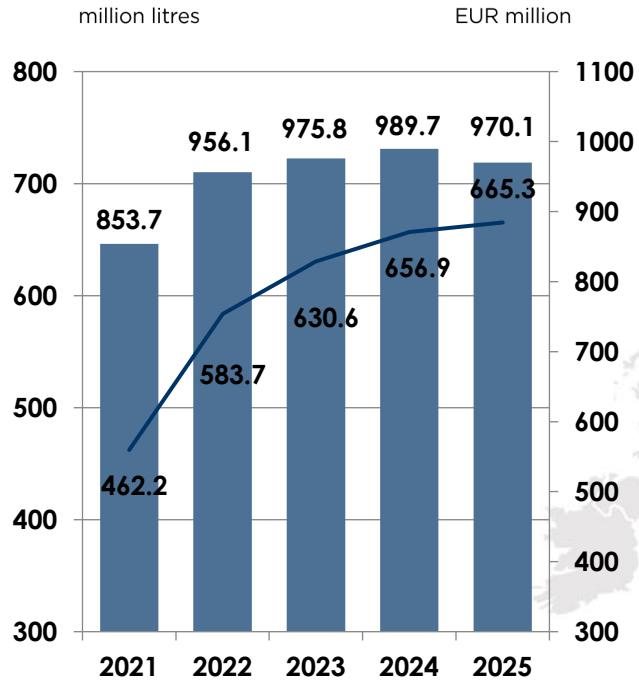

INVESTMENTS
51.8
million €

AIMING AT CARBON NEUTRALITY

CARBON-NEUTRAL OWN PRODUCTION
OLVI, IISALMI,
FINLAND

PRODUCT LAUNCHES
444
products

OLVI GROUP

SALES VOLUME, NET SALES AND ADJUSTED OPERATING RESULT 2021-2025