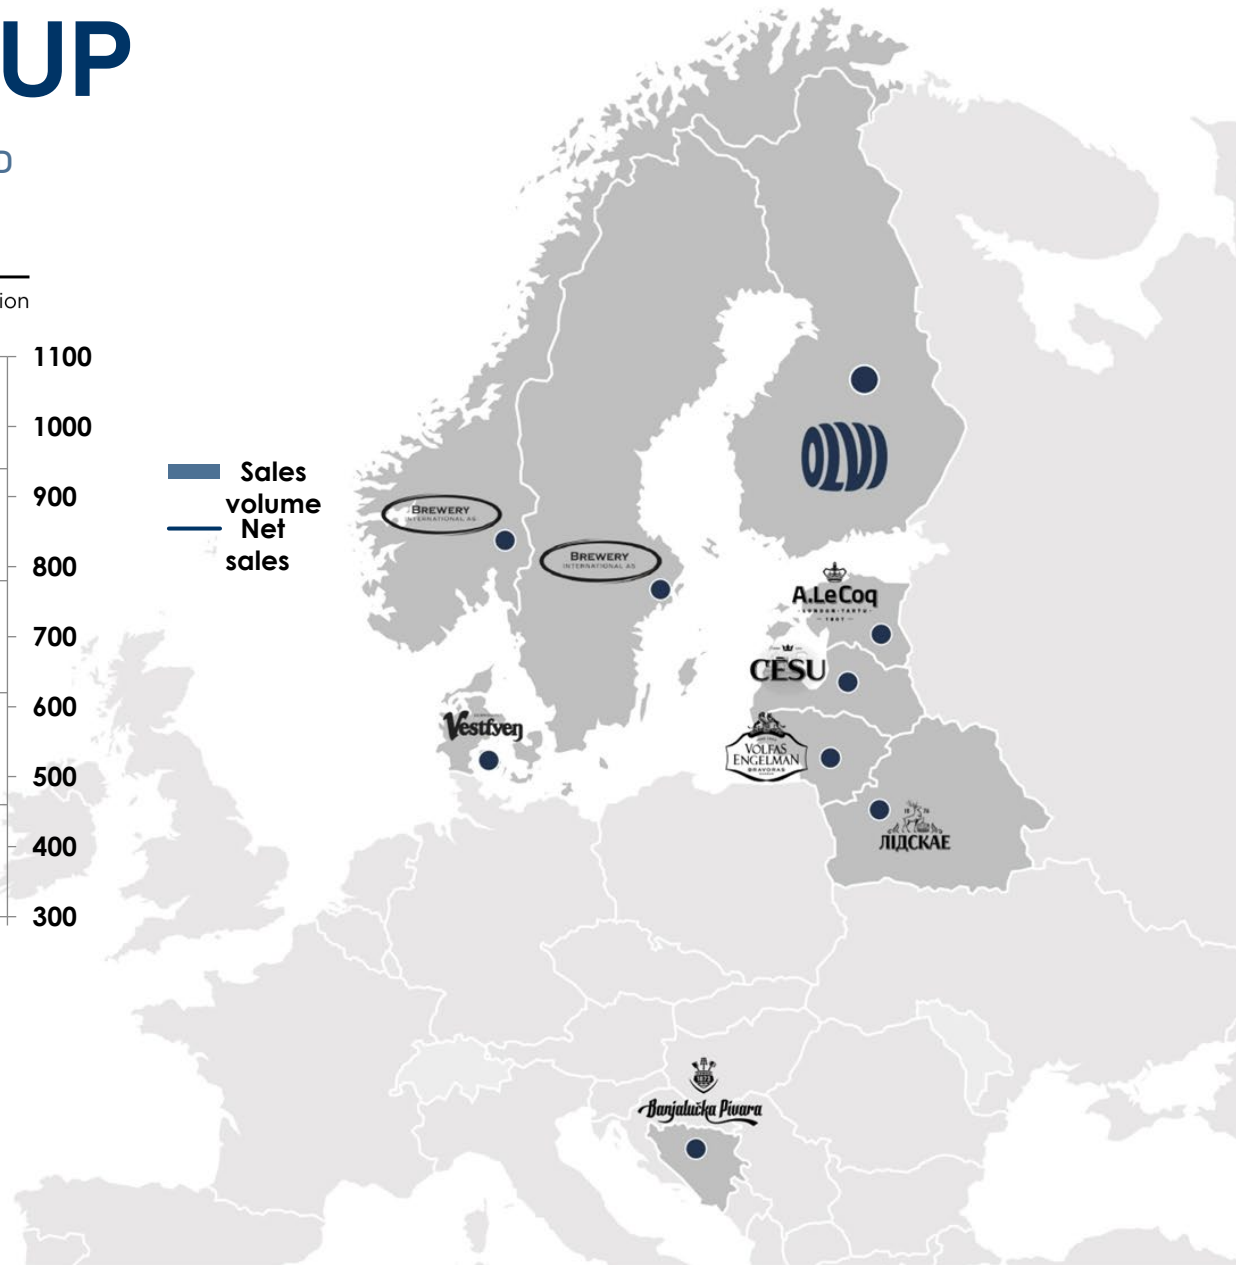

INVESTMENTS
51.8
million €

AIMING AT CARBON NEUTRALITY

CARBON-NEUTRAL OWN PRODUCTION
OLVI, IISALMI,
FINLAND

PRODUCT LAUNCHES
444
products

OLVI GROUP

SALES VOLUME, NET SALES AND ADJUSTED OPERATING RESULT 2021-2025